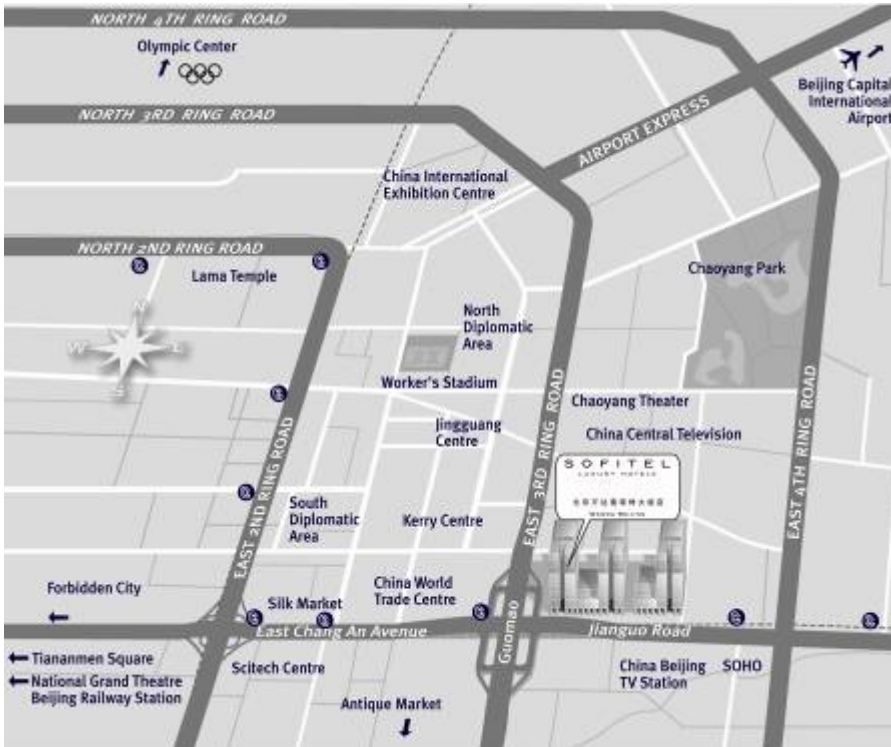

Sofitel Wanda Beijing

Life is *Magnifique*

Welcome

Life is Magnifique

China – Beijing

Sofitel Wanda Beijing is located between the 3rd and 4th East Ring Road in the heart of Beijing's Central Business District.

Easy access to business, cultural and entertainment sites

30 minutes drive to Beijing Capital International

15 minutes drive to Beijing Railway Station

5 minutes walk to the nearest subway station.

Beijing – Points of Interest

Forbidden City

Bird Nest

Great Wall

Tian'an men Square

Summer Palace

National Grand Theater

Sofitel Wanda Beijing

5-star world class hotel provides a unique , contemporary luxury experience by artfully blending French elegance with the very best of Chinese culture.

Vendôme

Sofitel InspiredMeetings

Vendôme & Le Faubourg

Sofitel InspiredMeetings

Champs Elysées

Sofitel InspiredMeetings

Le Louvre

Sofitel InspiredMeetings